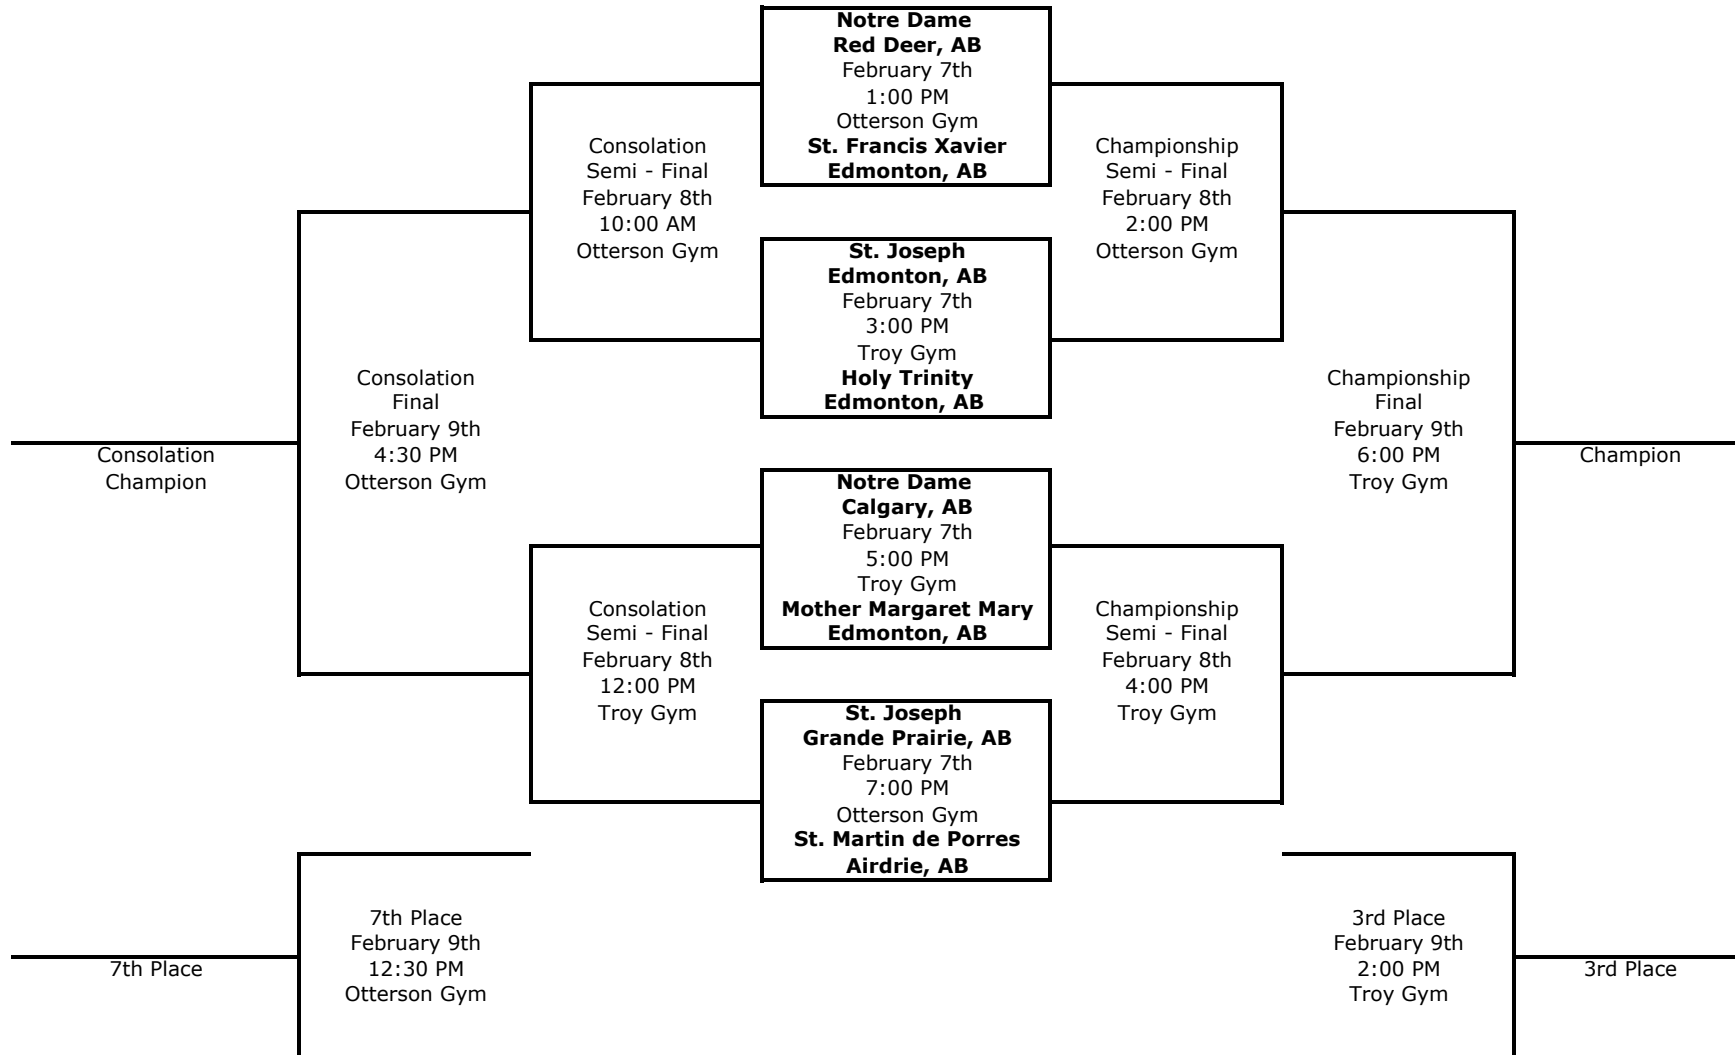

Senior Girls Draw - 2019 Father Troy Tournament

**Please note that the top team in each draw is the home team*