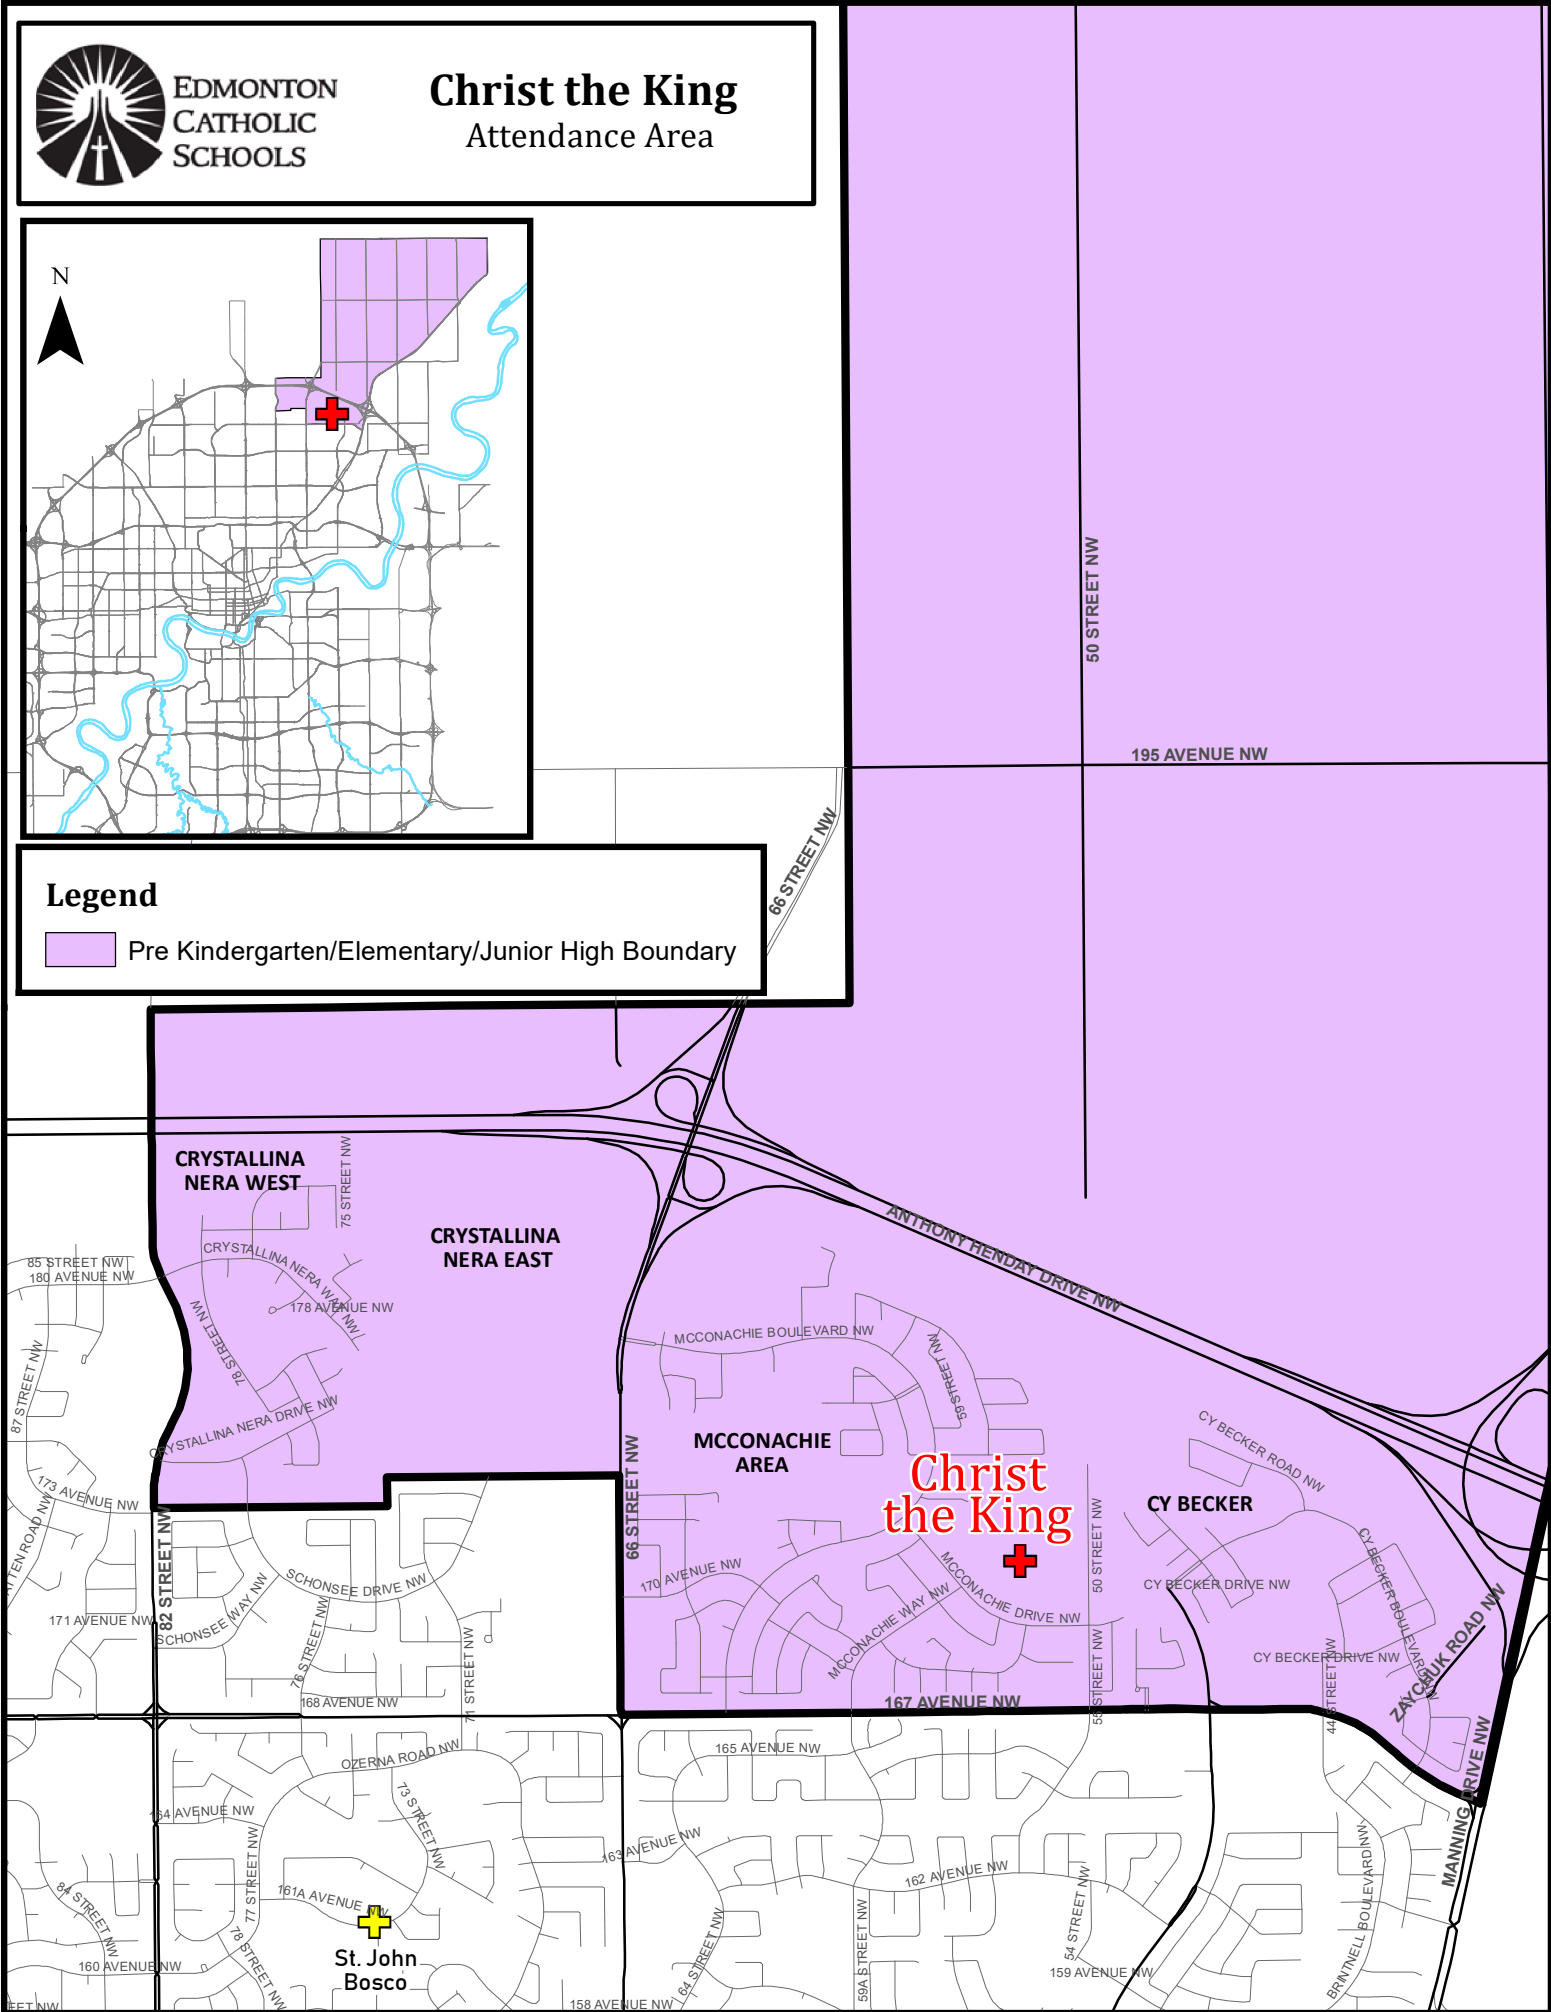

EDMONTON
CATHOLIC
SCHOOLS

Christ the King Attendance Area

N

Legend

Pre Kindergarten/Elementary/Junior High Boundary

CRYSTALLINA
NERA WEST

CRYSTALLINA
NERA EAST

MC CONACHIE
AREA