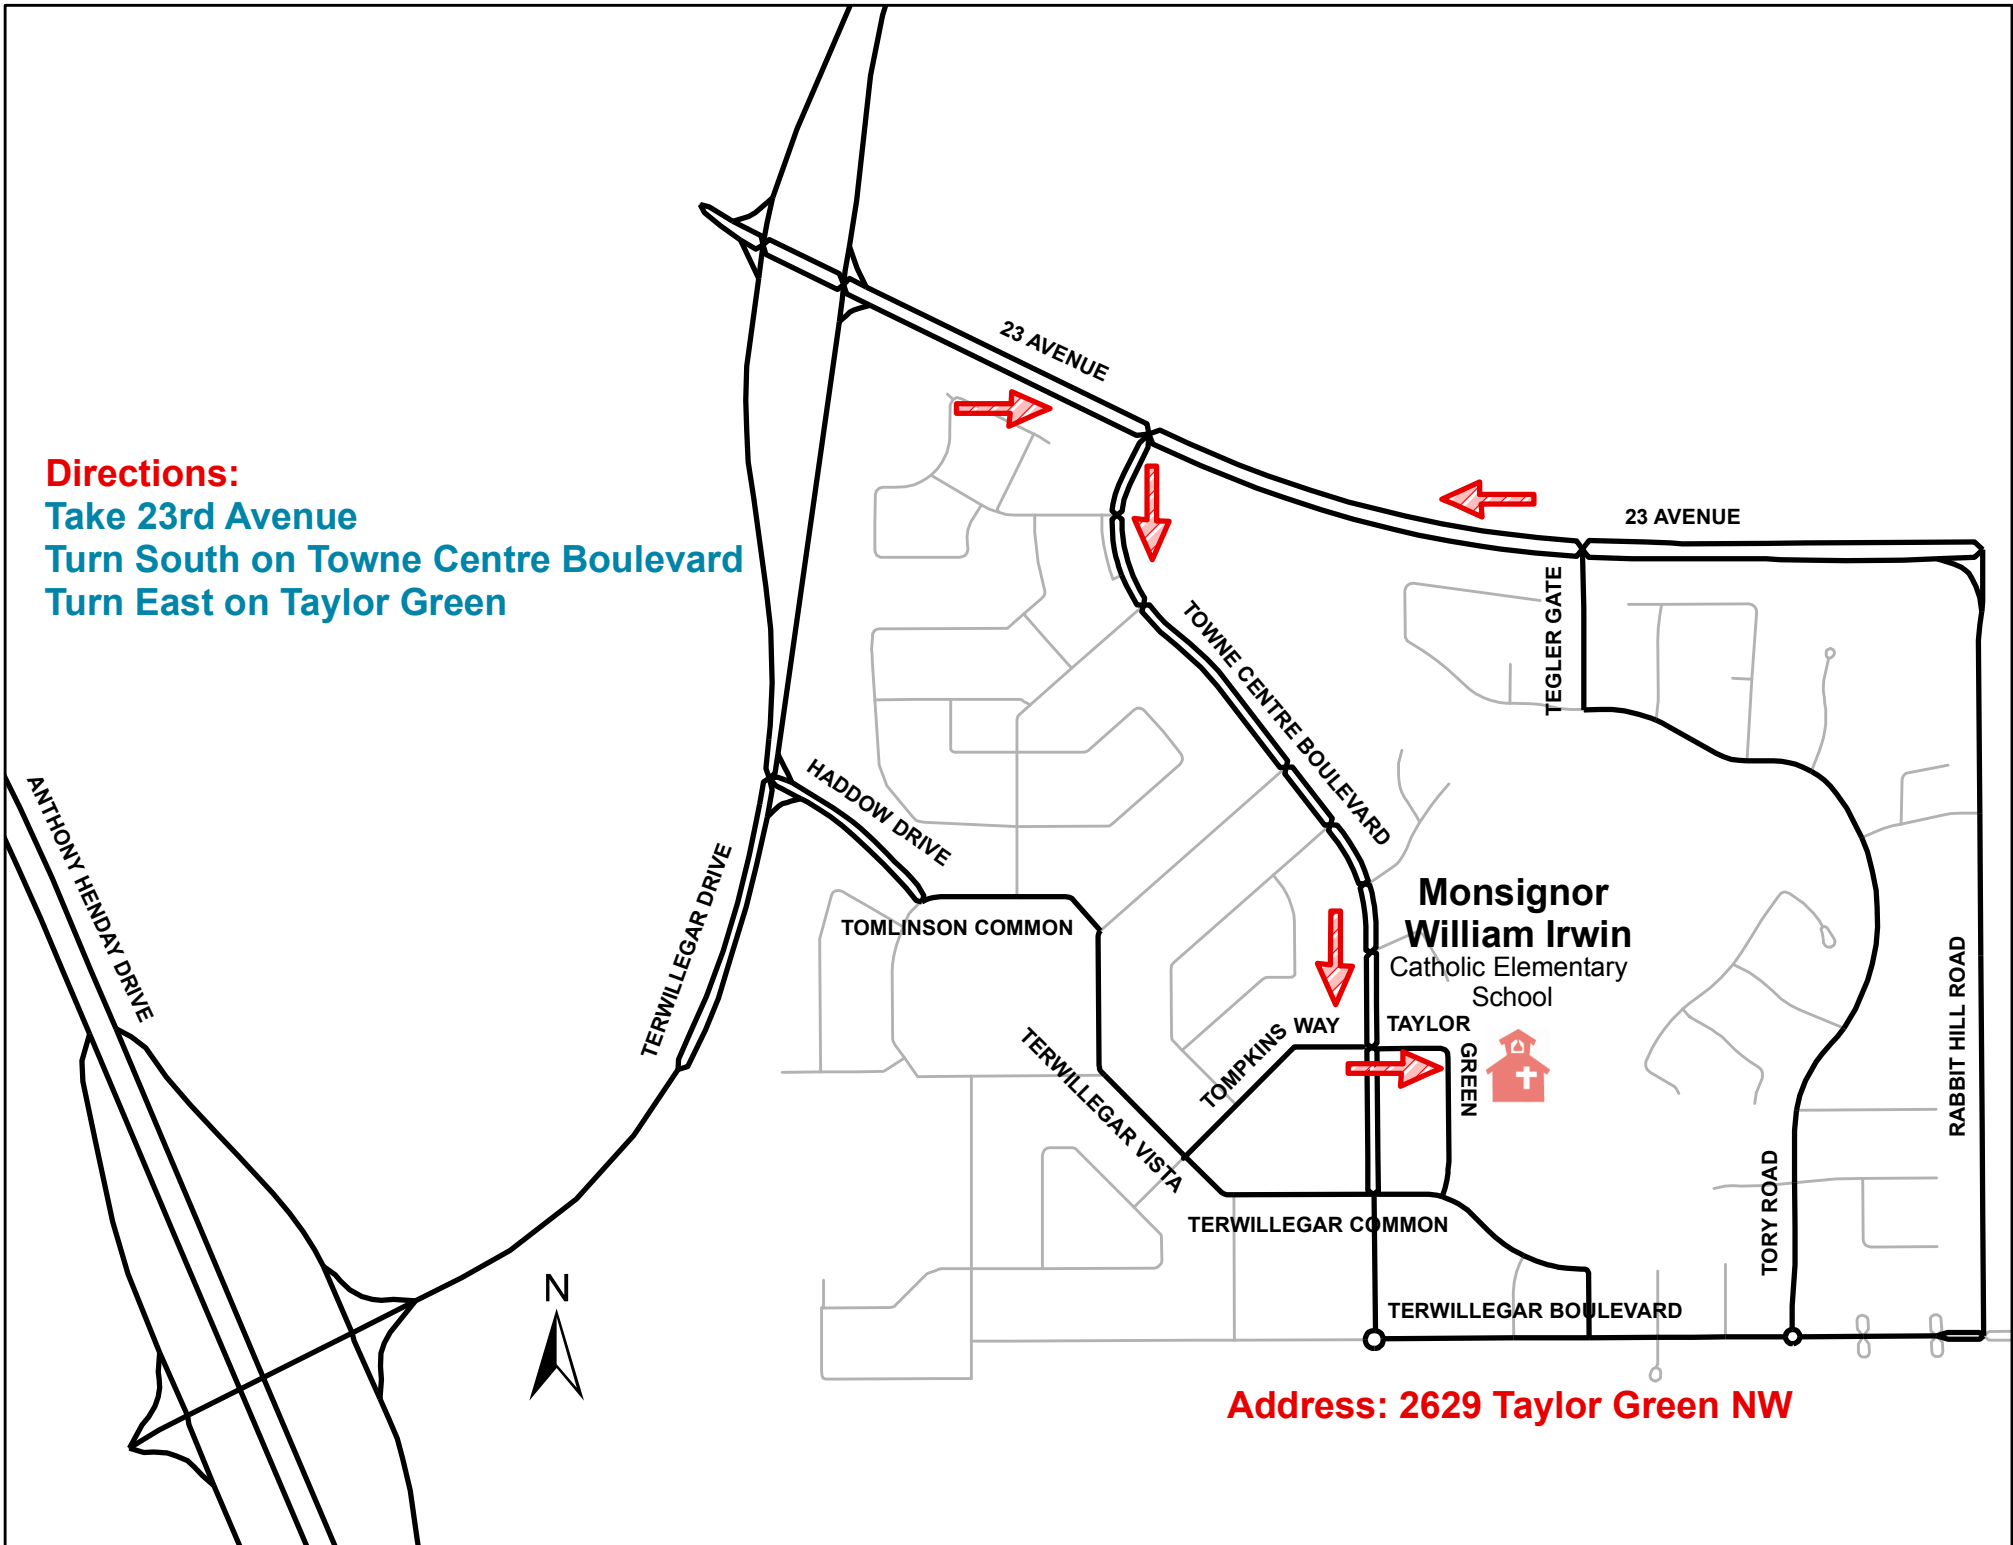

**Directions:**

Take 23rd Avenue  
Turn South on Towne Centre Boulevard  
Turn East on Taylor Green

**Address: 2629 Taylor Green NW**