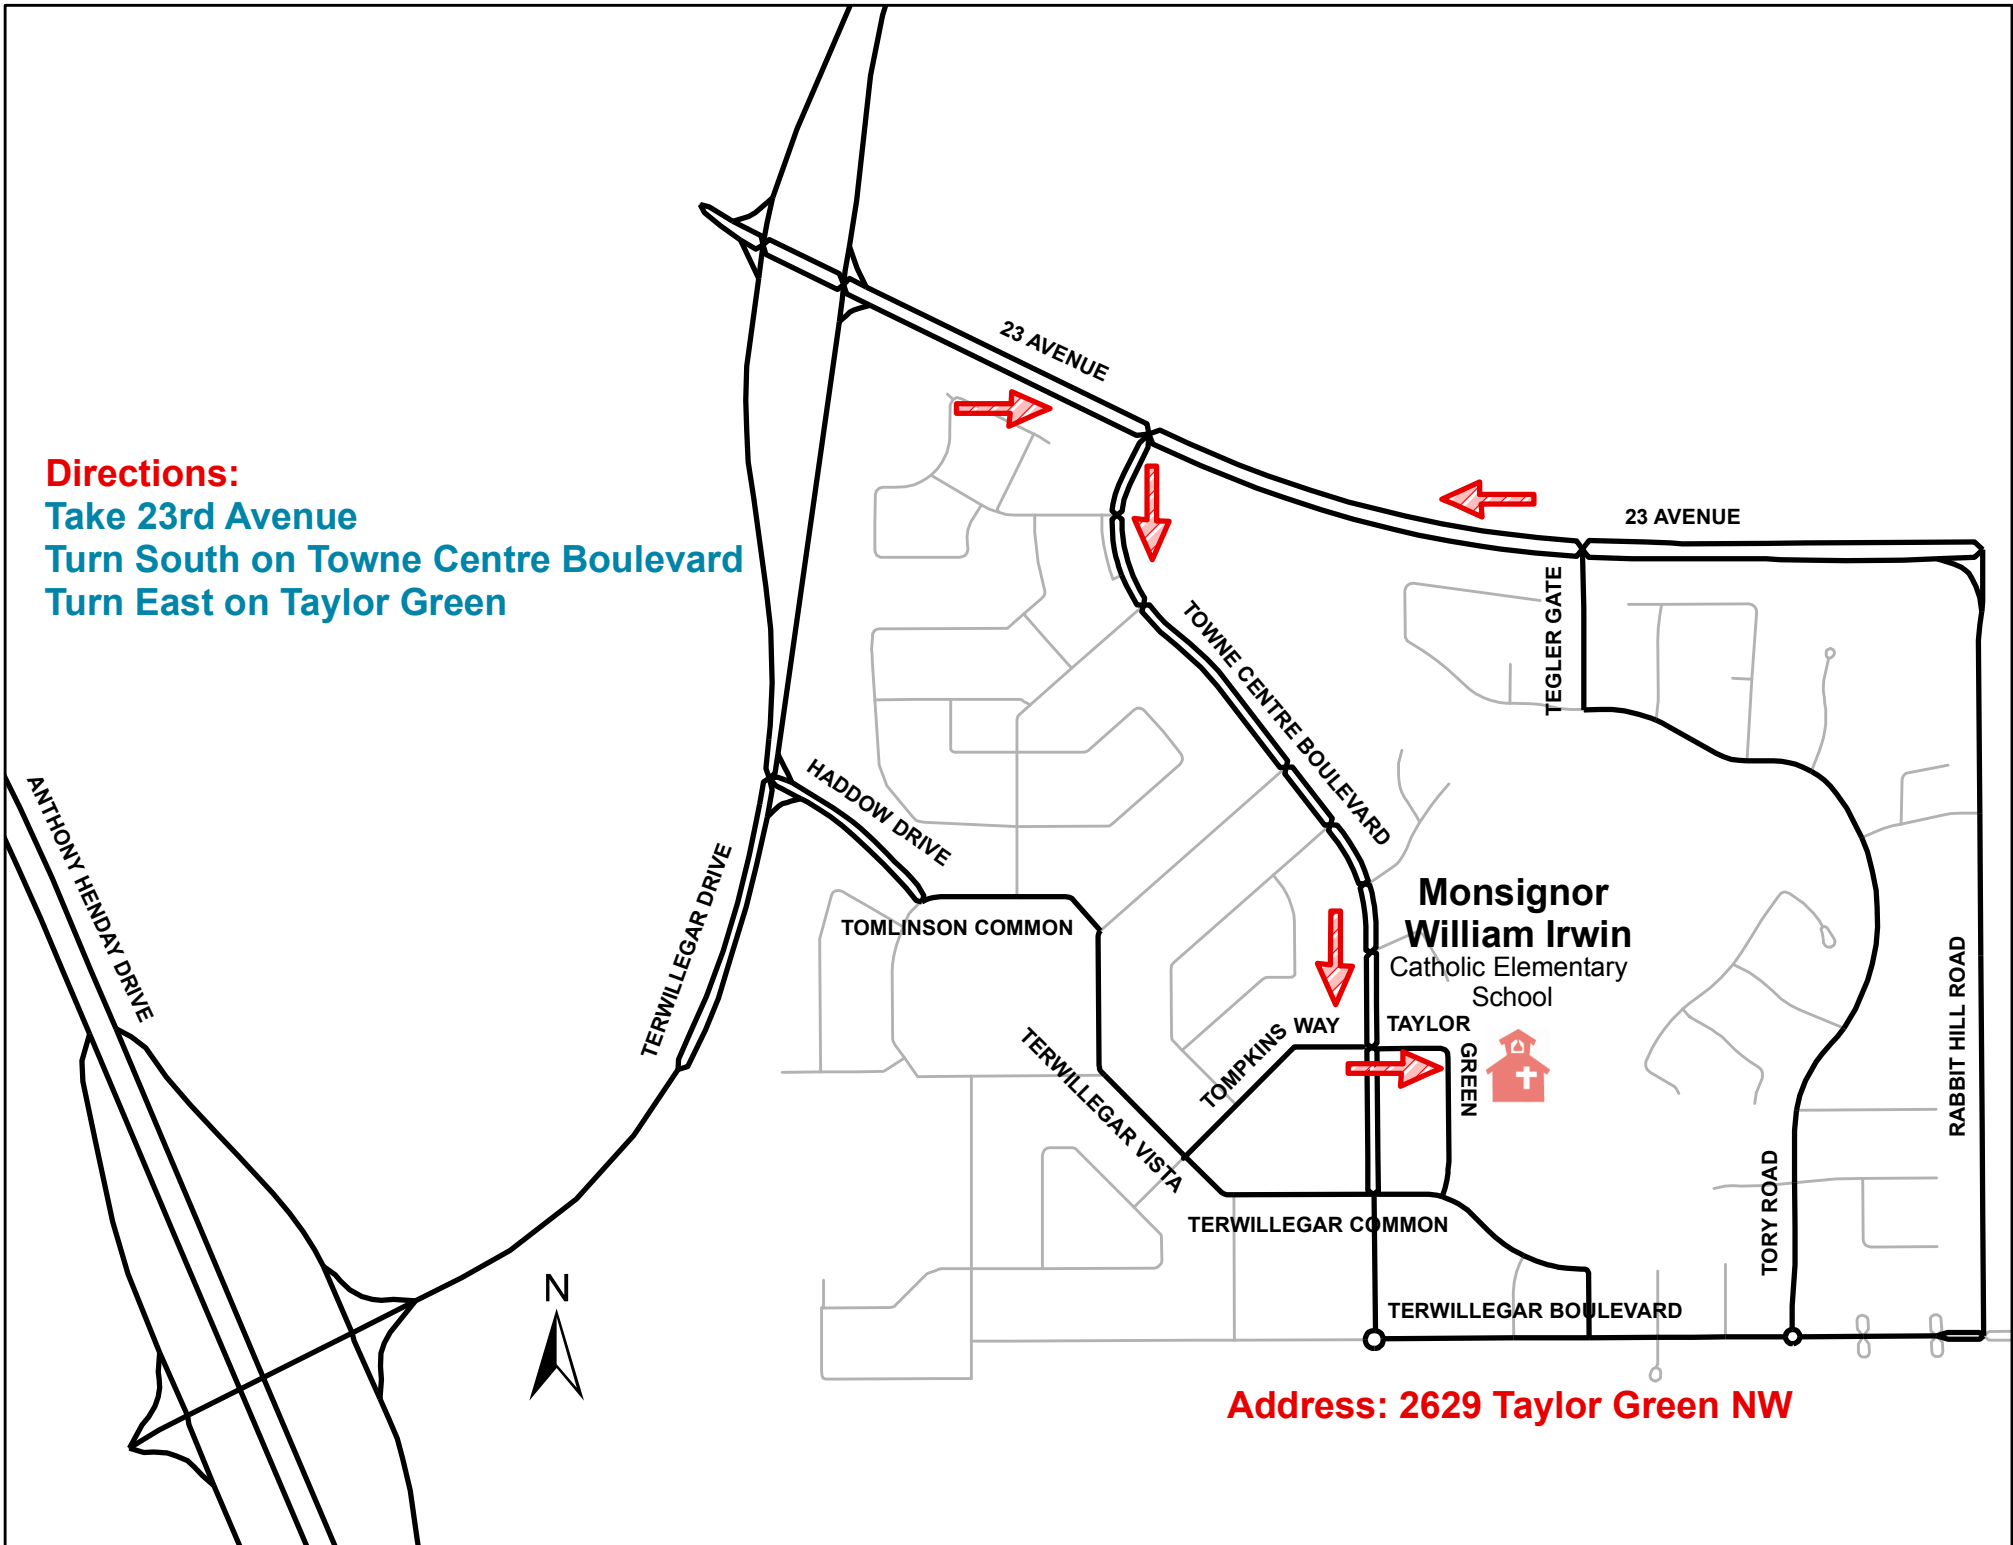

Directions:

Take 23rd Avenue
Turn South on Towne Centre Boulevard
Turn East on Taylor Green

Address: 2629 Taylor Green NW